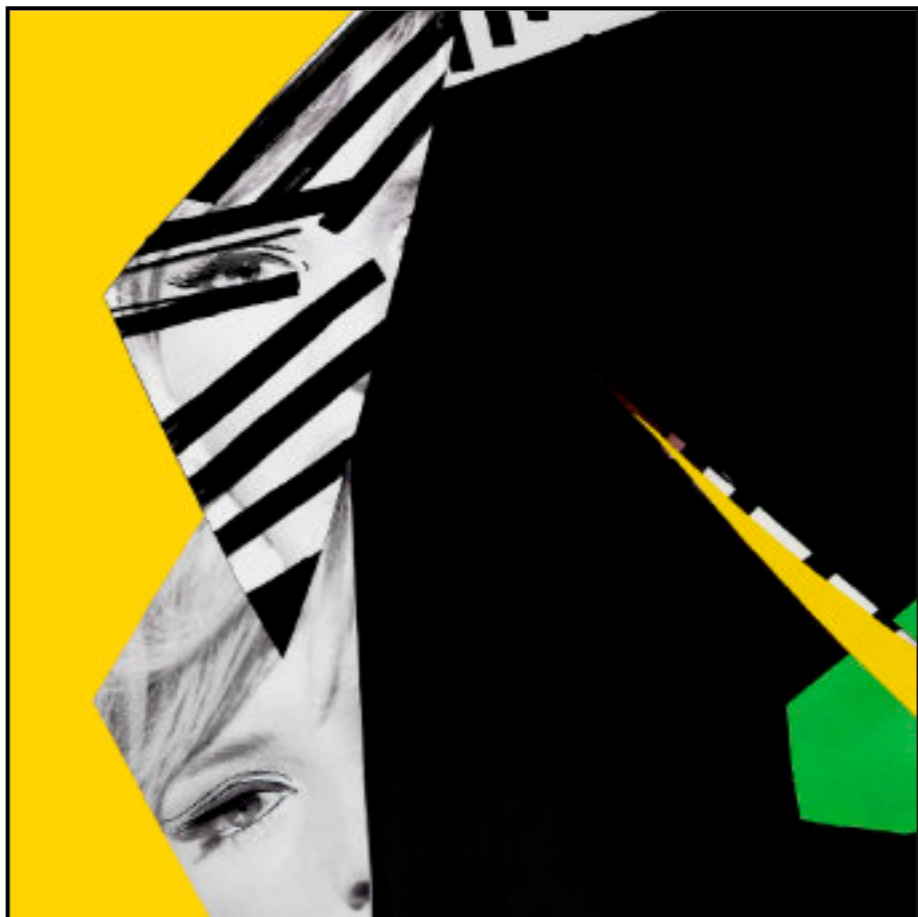

*The Broken Mirrors are a collage adventure. I take hold of a reflection. I break it, I cut it. Then, I assemble, I adjust, I paint, I digitize, I manipulate, until the bottom of the story appears.*

*For collectors, I offer a limited edition of 30 prints for each of the Broken Mirrors. These are HD fine art giclee prints, size 80 x 60 cm, made on Hahnemuhle Bright White 310 g paper.*

2021 - Broken Mirror - Broken Soldiers - 80 x 60 cm

2022 - Broken Mirror - Broken Blonde - 80 x 60 cm

2022 - Broken Mirror - Broken Blonde with stripes - Detail - 80 x 60 cm

2022 - Broken Mirror - Broken Blonde with stripes - 80 x 60 cm

2022 - Broken Mirror with Fuchsia Stripes - Detail - 80 x 60 cm

2022 - Broken Mirror with Fuchsia Stripes - 80 x 60 cm

2022 - Broken Mirror - Free Birdies - Detail - 80 x 60 cm

2022 - Broken Mirror - Free Birdies - 80 x 60 cm

2022 - Broken Mirror - Vertigo Yellow - Detail - 80 x 60 cm

2022 - Broken Mirror - Vertigo Yellow - 80 x 60 cm

Conception/réalisation/édition: Les Fous Guident Les Aveugles  
Toute reproduction interdite sans l'autorisation de l'artiste.  
Toutes images copyright Bleue Roy 2022