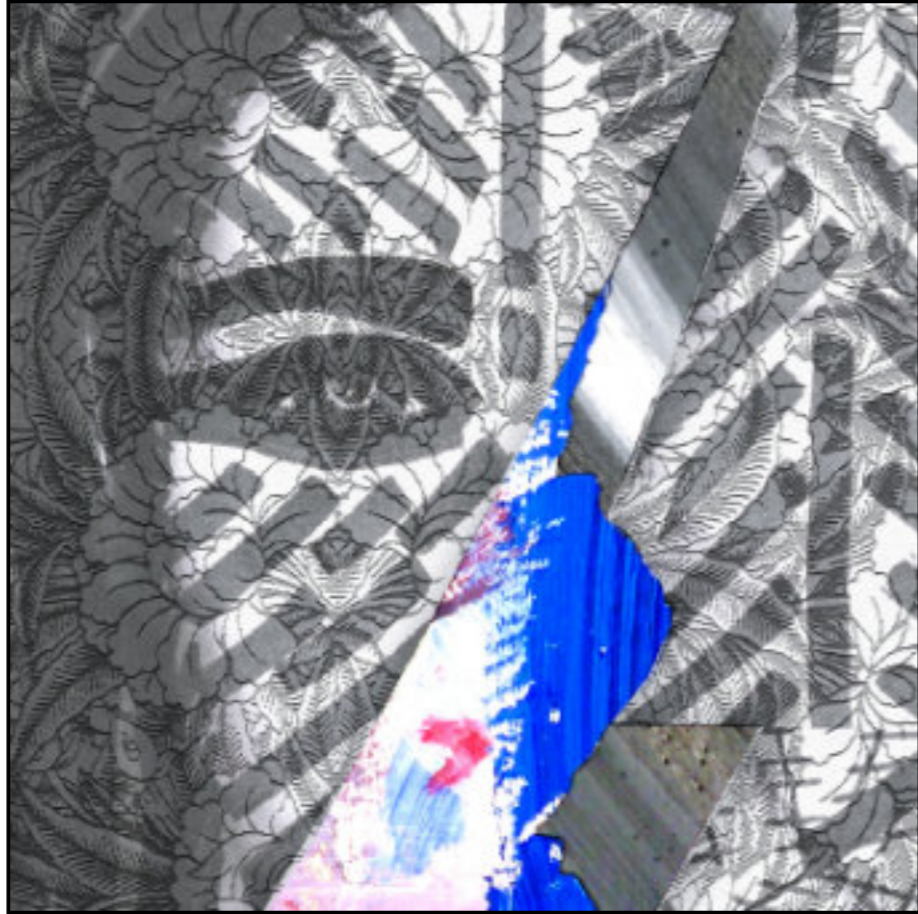

2021 - Broken Mirror - Blue + Blue, One - 80 x 60 cm

2021 - Broken Mirror - Blue + Blue, Two - 80 x 60 cm

2021 - Broken Mirror - Broken Lady with Blue - Detail

2021 - Broken Mirror - Broken Lady with Blue - 80 x 60 cm